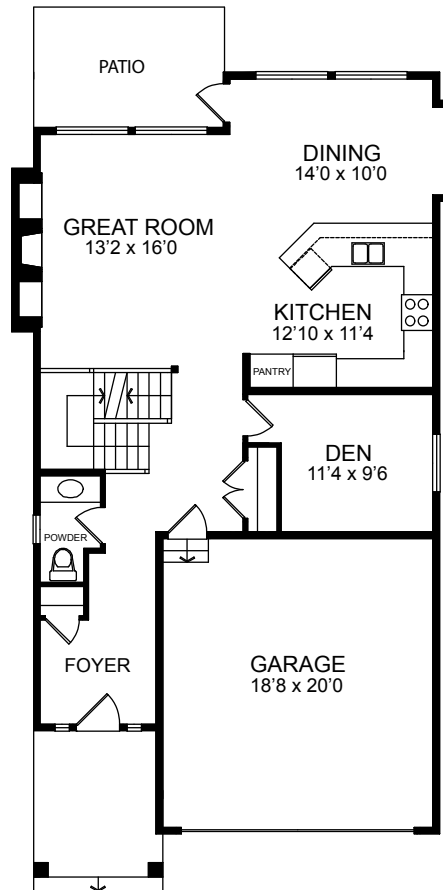

# THE DOVER

DOVER I

DOVER II

DOVER III

LOWER FLOOR 983 Sq Ft

MAIN FLOOR 1004 Sq Ft

UPPER FLOOR 1051 Sq Ft

Optional Ensuite with 3-Way Fireplace