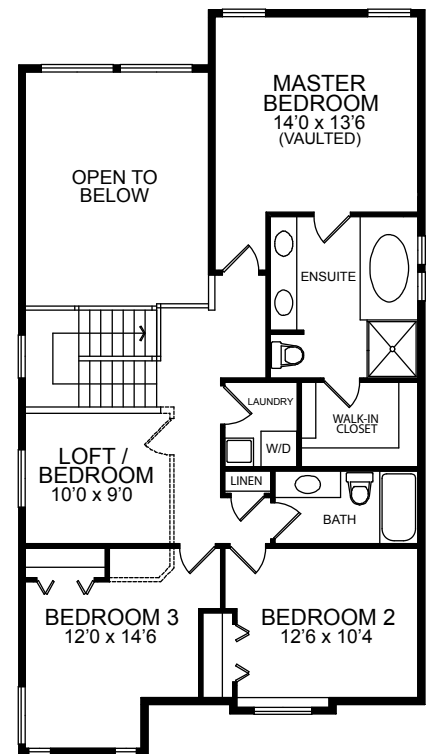

# THE DOVER

DOVER I

DOVER II

DOVER III

LOWER FLOOR 983 Sq Ft

MAIN FLOOR 1004 Sq Ft

UPPER FLOOR 1051 Sq Ft

Optional Ensuite with 3-Way Fireplace