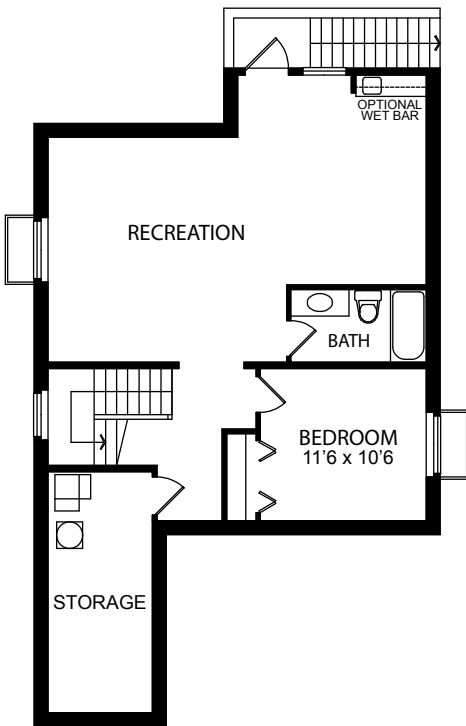

# THE DOVER

DOVER I

DOVER II

DOVER III

LOWER FLOOR 983 Sq Ft

MAIN FLOOR 1004 Sq Ft

UPPER FLOOR 1051 Sq Ft

Optional Ensuite with 3-Way Fireplace